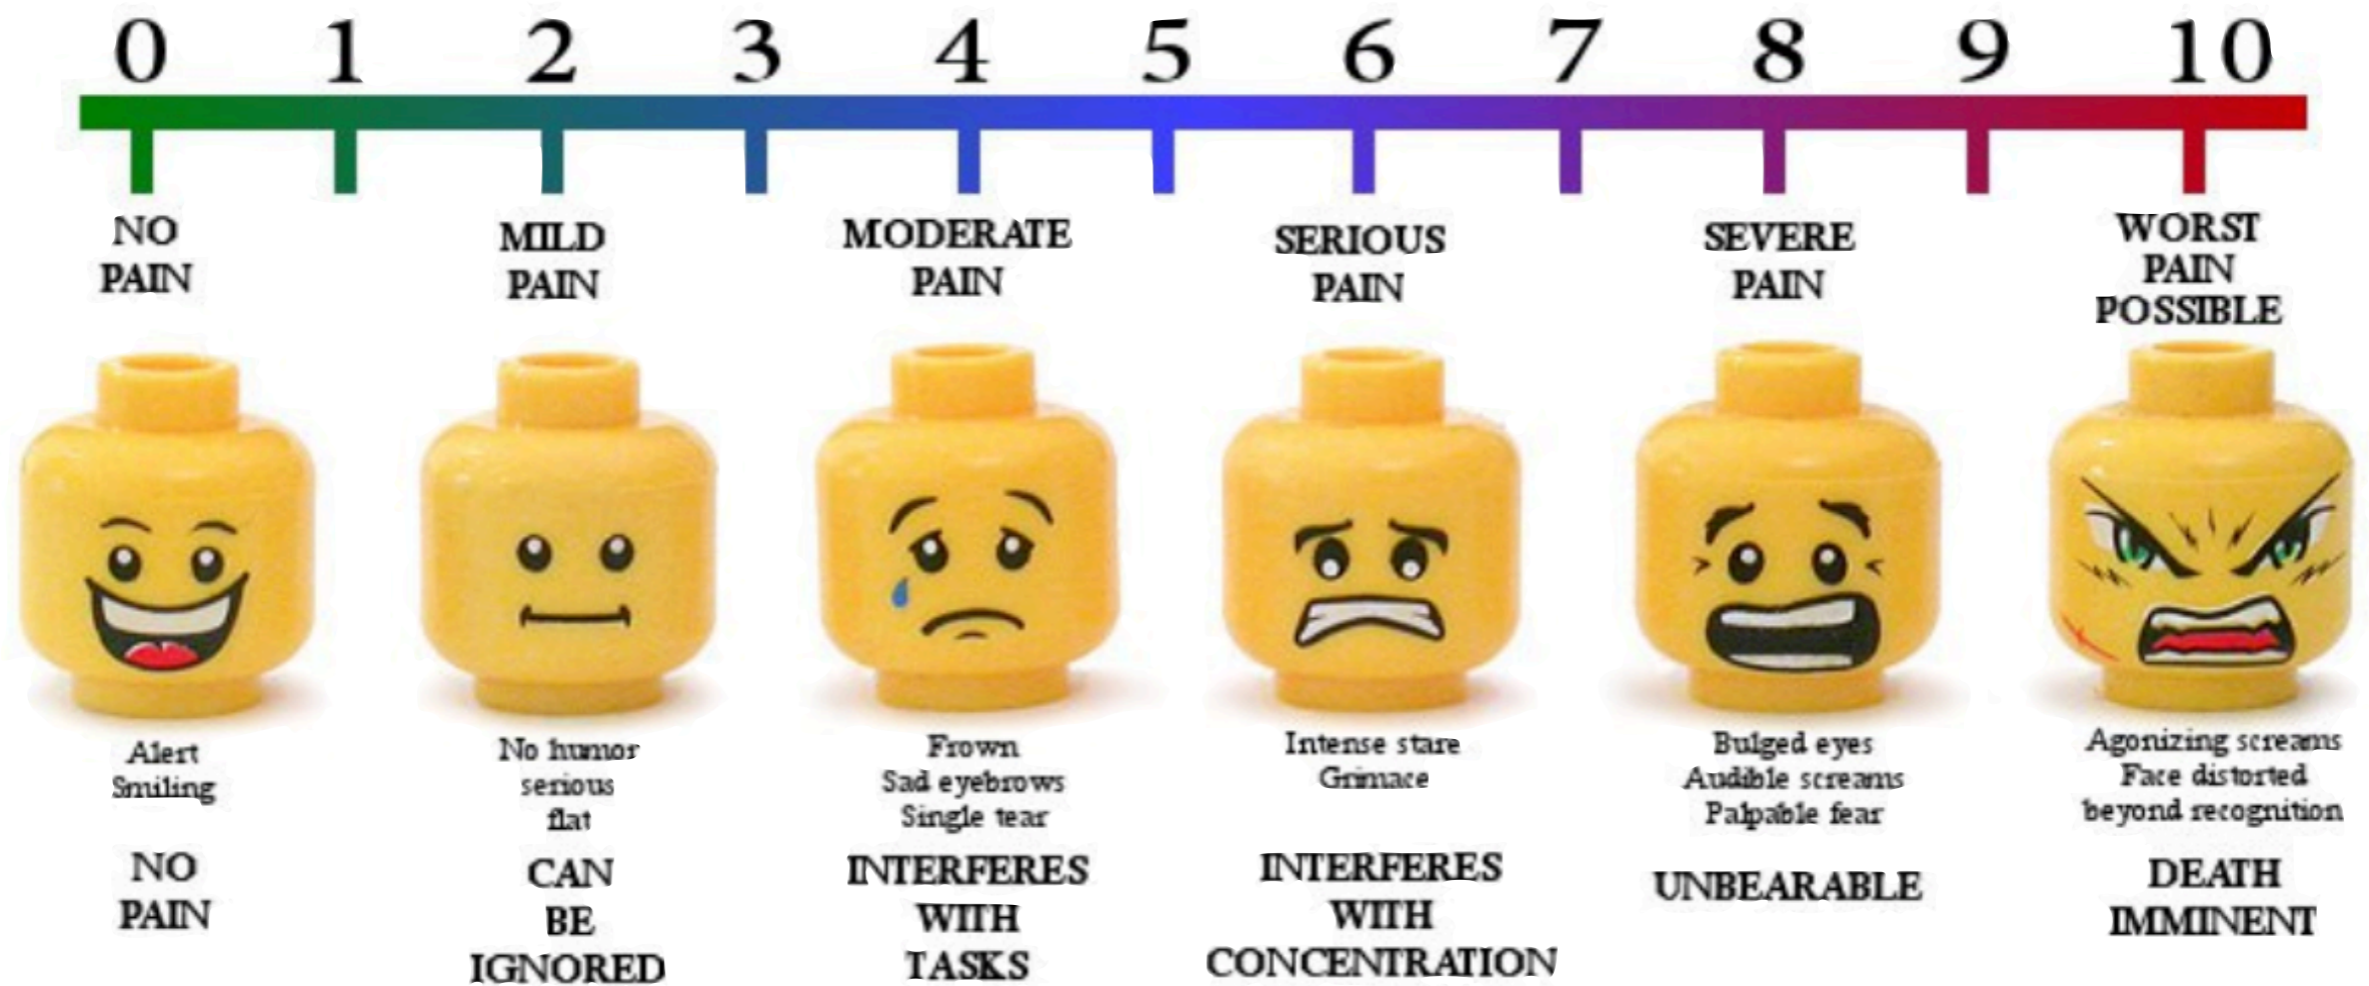

# LEGO PAIN ASSESSMENT TOOL

Created by Brendan Powell Smith [www.TheBrickTestament.com](http://www.TheBrickTestament.com) This chart is not sponsored, authorized, or endorsed by the LEGO Group.